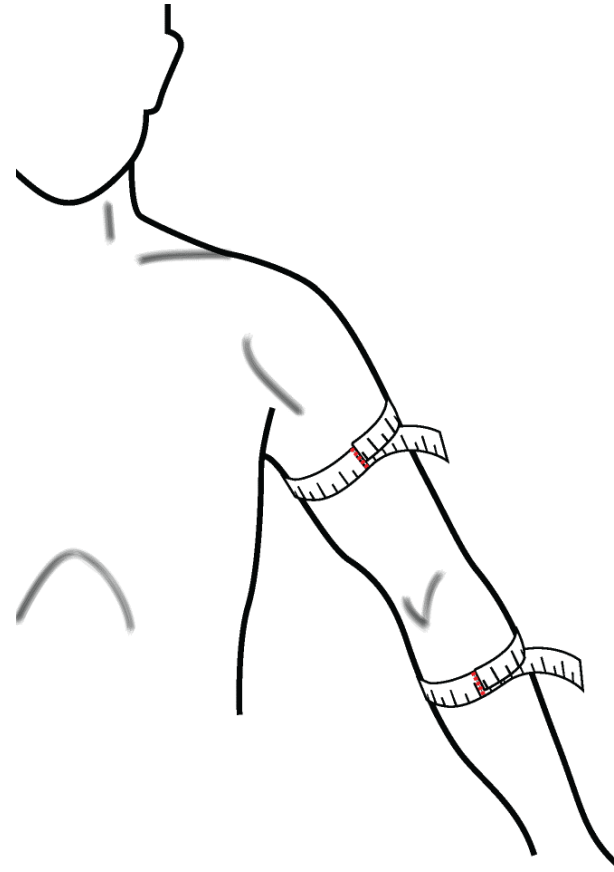

Wrist Circumference

X-Small

Small

Medium

Large

X-Large

Size guide

Arm straps

Arm Strap Size Guide	S	M	L
Arm Circumference [cm]	16-23	21-34	32-45
[Inch]	6.3-9.1	8.3-13.4	12.6-17.7

Size guide

Carry solution

Carry Solution Size Guide	S/M	L/XL
Hip Circumference [cm]	74-94	92-128
[Inch]	29.1-37.0	36.2-50.4