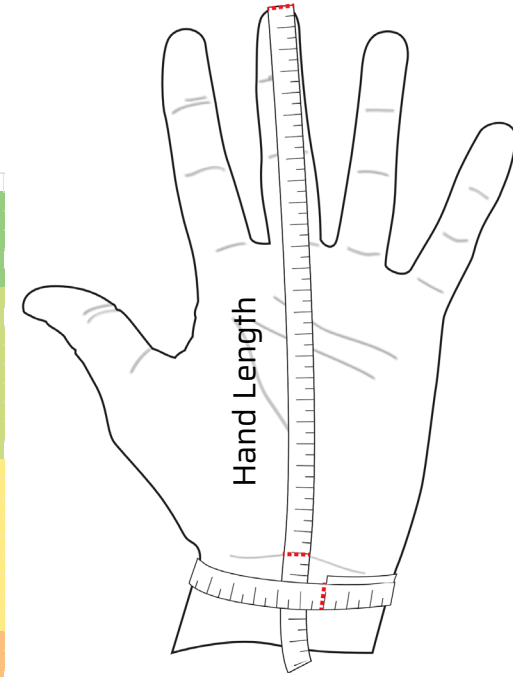

Size guide

Glove US [Inch]

Hand Length [inch]

Wrist Circumference [inch]	6,3	6,4	6,5	6,5	6,6	6,7	6,8	6,9	6,9	7,0	7,1	7,2	7,2	7,3	7,4	7,5	7,6	7,6	7,7	7,8	7,9	8,0	8,0	8,1	8,2	8,3	8,3	8,4	8,5	8,6	8,7	8,7	8,8	8,9	9,0			
4,3																																						
4,4																																						
4,5																																						
4,6																																						
4,6																																						
4,7																																						
4,8																																						
4,9																																						
5,0																																						
5,0																																						
5,1																																						
5,2																																						
5,3																																						
5,4																																						
5,4																																						
5,5																																						
5,6																																						
5,7																																						
5,7																																						
5,8																																						
5,9																																						
6,0																																						
6,1																																						
6,1																																						
6,2																																						
6,3																																						
6,4																																						
6,4																																						
6,5																																						
6,5																																						
6,6																																						
6,6																																						
6,7																																						
6,8																																						
6,9																																						
6,9																																						
7,0																																						
7,1																																						
7,2																																						
7,2																																						
7,3																																						
7,4																																						
7,5																																						
7,6																																						

Wrist Circumference