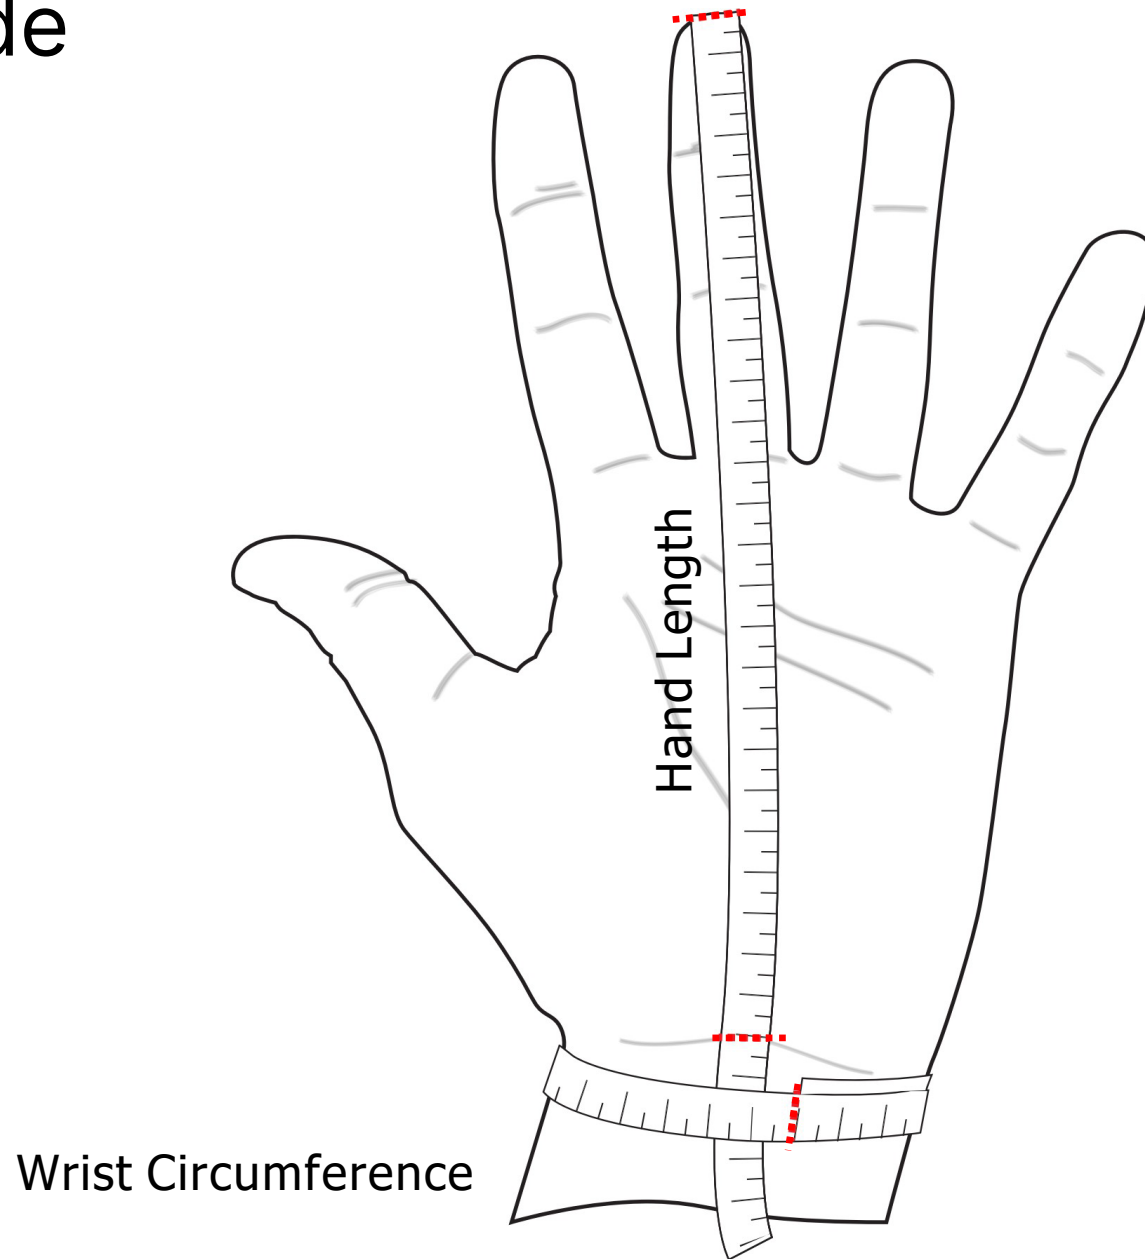

Carbonhand Size guide

How to measure your hand to choose the correct glove size as a starting point.

Fit should be snug to ensure accurate sensor activation and optimal assist.

If between sizes, consider sizing down for snug fit.

Carbonhand Size guide

		Hand Length [in]													
		6.25	6.5	6.75	7.0	7.25	7.5	7.75	8.0	8.25	8.5	8.75	9.0	9.25	9.5
Wrist Circumference [in]	4.25								0	0	0	0	0	0	0
	4.5							0	0	0	0	0	0	0	0
	4.75					0	0	0	0	0	0	0	0	0	0
	5.0				0	0	0	0	0	0	0	0	0	0	0
	5.25			0	0	0	0	0	0	0	0	0	0	0	0
	5.5	0	0	0	0	0	0	0	0	0	0	0	0	0	0
	5.75	0	0	0	0	0	0	0	0	0	0	0	0	0	0
	6.0	0	0	0	0	0	0	0	0	0	0	0	0	0	0
	6.25	0	0	0	0	0	0	0	0	0	0	0	0	0	0
	6.5	0	0	0	0	0	0	0	0	0	0	0	0	0	0
	6.75	0	0	0	0	0	0	0	0	0	0	0	0	0	0
	7.0	0	0	0	0	0	0	0	0	0	0	0	0	0	0
	7.25	0	0	0	0	0	0	0	0	0	0	0	0	0	0
	7.5	0	0	0	0	0	0	0	0	0	0	0	0	0	0
	7.75	0	0	0	0	0	0	0	0	0	0	0	0	0	0
	8.0	0	0	0	0	0	0	0	0	0	0	0	0	0	0
	8.25	0	0	0	0	0	0	0	0	0	0	0	0	0	0
8.5	0	0	0	0	0	0	0	0	0	0	0	0	0	0	
8.75	0	0	0	0	0	0	0	0	0	0	0	0	0	0	
9.0	0	0	0	0	0	0	0	0	0	0	0	0	0	0	

X-SMALL

SMALL

MEDIUM

LARGE

X-LARGE

Wrist Circumference