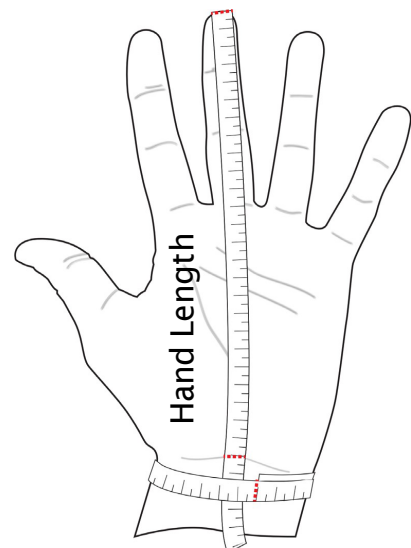

Carbonhand Size guide

How to measure your hand to choose the correct glove size as a starting point.

Fit should be snug to ensure accurate sensor activation and optimal assist.

If between sizes, consider sizing down for snug fit.

Carbonhand Size guide

		Hand Length [in]													
		6.25	6.5	6.75	7.0	7.25	7.5	7.75	8.0	8.25	8.5	8.75	9.0	9.25	9.5
Wrist Circumference [in]	4.25								0	0	0	0	0	0	0
	4.5							0	0	0	0	0	0	0	0
	4.75					0	0	0	0	0	0	0	0	0	0
	5.0				0	0	0	0	0	0	0	0	0	0	0
	5.25			0	0	0	0	0	0	0	0	0	0	0	0
	5.5	0	0	0	0	0	0	0	0	0	0	0	0	0	0
	5.75	0	0	0	0	0	0	0	0	0	0	0	0	0	0
	6.0	0	0	0	0	0	0	0	0	0	0	0	0	0	0
	6.25	0	0	0	0	0	0	0	0	0	0	0	0	0	0
	6.5	0	0	0	0	0	0	0	0	0	0	0	0	0	0
	6.75	0	0	0	0	0	0	0	0	0	0	0	0	0	0
	7.0	0	0	0	0	0	0	0	0	0	0	0	0	0	0
	7.25	0	0	0	0	0	0	0	0	0	0	0	0	0	0
	7.5	0	0	0	0	0	0	0	0	0	0	0	0	0	0
	7.75	0	0	0	0	0	0	0	0	0	0	0	0	0	0
	8.0	0	0	0	0	0	0	0	0	0	0	0	0	0	0
	8.25	0	0	0	0	0	0	0	0	0	0	0	0	0	0
8.5	0	0	0	0	0	0	0	0	0	0	0	0	0	0	
8.75	0	0	0	0	0	0	0	0	0	0	0	0	0	0	
9.0	0	0	0	0	0	0	0	0	0	0	0	0	0	0	

X-SMALL

SMALL

MEDIUM

LARGE

X-LARGE

Wrist Circumference