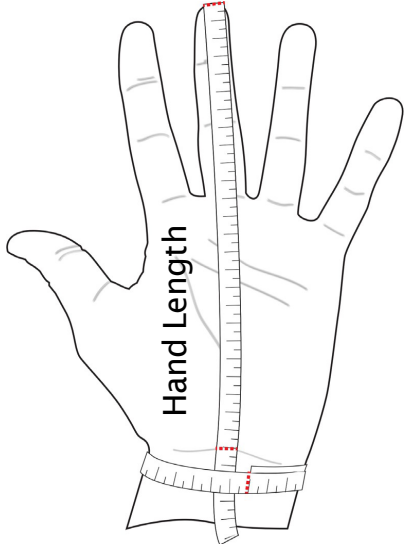

Carbonhand Size guide

How to measure your hand to choose the correct glove size as a starting point.

Fit should be snug to ensure accurate sensor activation and optimal assist.

If between sizes, consider sizing down for snug fit.

Carbonhand Size guide

(metric)

Wrist Circumference

Carbonhand Size guide

(Imperial)

		Hand Length [in]													
		6.25	6.5	6.75	7.0	7.25	7.5	7.75	8.0	8.25	8.5	8.75	9.0	9.25	9.5
Wrist Circumference [in]	4.25								0	0	0	0	0	0	0
	4.5							0	0	0	0	0	0	0	0
	4.75					0	0	0	0	0	0	0	0	0	0
	5.0				0	0	0	0	0	0	0	0	0	0	0
	5.25			0	0	0	0	0	0	0	0	0	0	0	0
	5.5	0	0	0	0	0	0	0	0	0	0	0	0	0	0
	5.75	0	0	0	0	0	0	0	0	0	0	0	0	0	0
	6.0	0	0	0	0	0	0	0	0	0	0	0	0	0	0
	6.25	0	0	0	0	0	0	0	0	0	0	0	0	0	0
	6.5	0	0	0	0	0	0	0	0	0	0	0	0	0	0
	6.75	0	0	0	0	0	0	0	0	0	0	0	0	0	0
	7.0	0	0	0	0	0	0	0	0	0	0	0	0	0	0
	7.25	0	0	0	0	0	0	0	0	0	0	0	0	0	0
	7.5	0	0	0	0	0	0	0	0	0	0	0	0	0	0
	7.75	0	0	0	0	0	0	0	0	0	0	0	0	0	0
	8.0	0	0	0	0	0	0	0	0	0	0	0	0	0	0
	8.25	0	0	0	0	0	0	0	0	0	0	0	0	0	0
8.5	0	0	0	0	0	0	0	0	0	0	0	0	0	0	
8.75	0	0	0	0	0	0	0	0	0	0	0	0	0	0	
9.0	0	0	0	0	0	0	0	0	0	0	0	0	0	0	

X-SMALL

SMALL

MEDIUM

LARGE

X-LARGE

Wrist Circumference