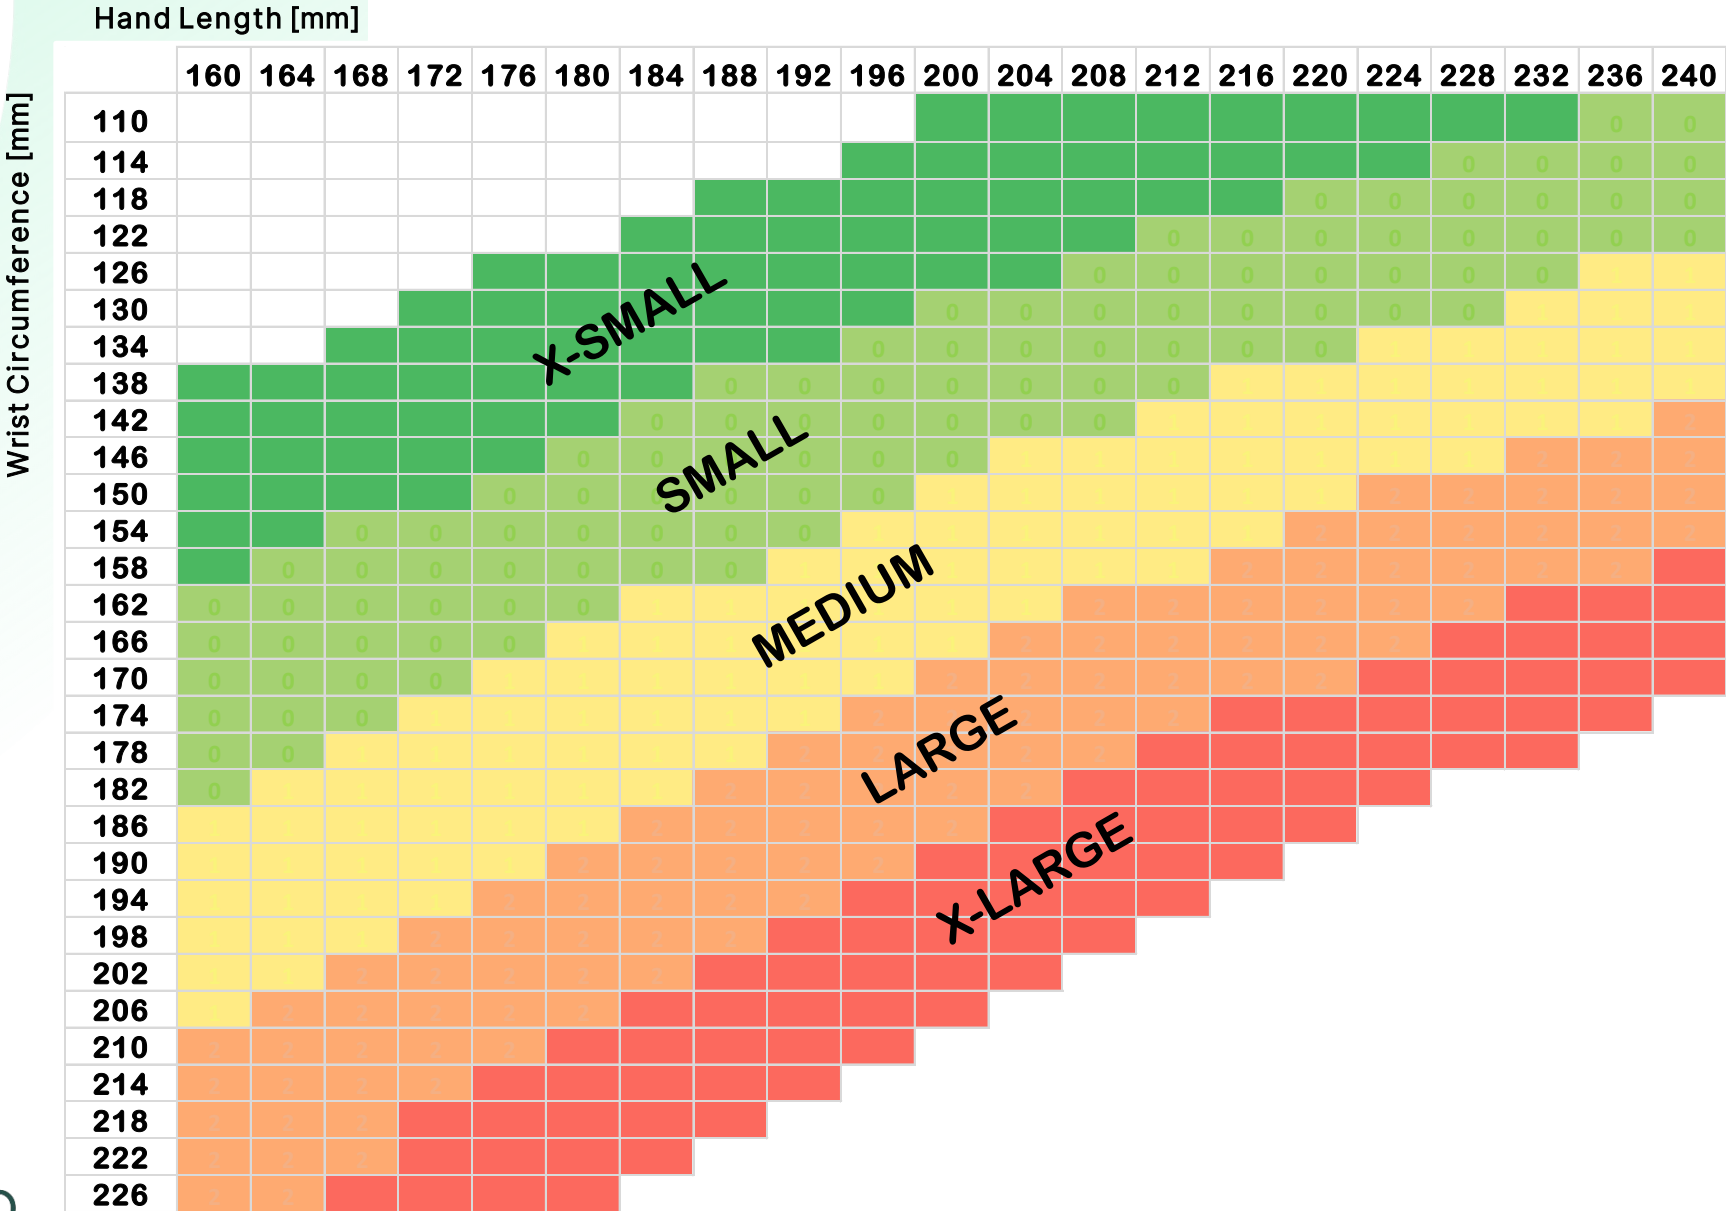

Carbonhand Size guide

How to measure your hand to choose the correct glove size as a starting point.

Fit should be snug to ensure accurate sensor activation and optimal assist.

If between sizes, consider sizing down for snug fit.

Carbonhand Size guide

(metric)

Wrist Circumference

Carbonhand Size guide

(Imperial)

		Hand Length [in]													
		6.25	6.5	6.75	7.0	7.25	7.5	7.75	8.0	8.25	8.5	8.75	9.0	9.25	9.5
Wrist Circumference [in]	4.25								0	0	0	0	0	0	0
	4.5							0	0	0	0	0	0	0	0
	4.75					0	0	0	0	0	0	0	0	0	0
	5.0				0	0	0	0	0	0	0	0	0	0	0
	5.25			0	0	0	0	0	0	0	0	0	0	0	0
	5.5	0	0	0	0	0	0	0	0	0	0	0	0	0	0
	5.75	0	0	0	0	0	0	0	0	0	0	0	0	0	0
	6.0	0	0	0	0	0	0	0	0	0	0	0	0	0	0
	6.25	0	0	0	0	0	0	0	0	0	0	0	0	0	0
	6.5	0	0	0	0	0	0	0	0	0	0	0	0	0	0
	6.75	0	0	0	0	0	0	0	0	0	0	0	0	0	0
	7.0	0	0	0	0	0	0	0	0	0	0	0	0	0	0
	7.25	0	0	0	0	0	0	0	0	0	0	0	0	0	0
	7.5	0	0	0	0	0	0	0	0	0	0	0	0	0	0
	7.75	0	0	0	0	0	0	0	0	0	0	0	0	0	0
	8.0	0	0	0	0	0	0	0	0	0	0	0	0	0	0
	8.25	0	0	0	0	0	0	0	0	0	0	0	0	0	0
8.5	0	0	0	0	0	0	0	0	0	0	0	0	0	0	
8.75	0	0	0	0	0	0	0	0	0	0	0	0	0	0	
9.0	0	0	0	0	0	0	0	0	0	0	0	0	0	0	

X-SMALL

SMALL

MEDIUM

LARGE

X-LARGE

Wrist Circumference