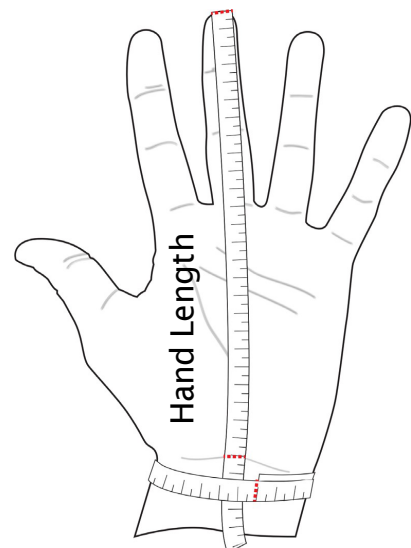

Carbonhand Size guide

How to measure your hand to choose the correct glove size as a starting point.

Fit should be snug to ensure accurate sensor activation and optimal assist.

If between sizes, consider sizing down for snug fit.

Carbonhand Size guide

(metric)

Wrist Circumference

Carbonhand Size guide

(Imperial)

		Hand Length [in]													
		6.25	6.5	6.75	7.0	7.25	7.5	7.75	8.0	8.25	8.5	8.75	9.0	9.25	9.5
Wrist Circumference [in]	4.25								0	0	0	0	0	0	0
	4.5							0	0	0	0	0	0	0	0
	4.75					0	0	0	0	0	0	0	0	0	0
	5.0				0	0	0	0	0	0	0	0	0	0	0
	5.25			0	0	0	0	0	0	0	0	0	0	0	0
	5.5	0	0	0	0	0	0	0	0	0	0	0	0	0	0
	5.75	0	0	0	0	0	0	0	0	0	0	0	0	0	0
	6.0	0	0	0	0	0	0	0	0	0	0	0	0	0	0
	6.25	0	0	0	0	0	0	0	0	0	0	0	0	0	0
	6.5	0	0	0	0	0	0	0	0	0	0	0	0	0	0
	6.75	0	0	0	0	0	0	0	0	0	0	0	0	0	0
	7.0	0	0	0	0	0	0	0	0	0	0	0	0	0	0
	7.25	0	0	0	0	0	0	0	0	0	0	0	0	0	0
	7.5	0	0	0	0	0	0	0	0	0	0	0	0	0	0
	7.75	0	0	0	0	0	0	0	0	0	0	0	0	0	0
	8.0	0	0	0	0	0	0	0	0	0	0	0	0	0	0
	8.25	0	0	0	0	0	0	0	0	0	0	0	0	0	0
8.5	0	0	0	0	0	0	0	0	0	0	0	0	0	0	
8.75	0	0	0	0	0	0	0	0	0	0	0	0	0	0	
9.0	0	0	0	0	0	0	0	0	0	0	0	0	0	0	

X-SMALL

SMALL

MEDIUM

LARGE

X-LARGE

Wrist Circumference