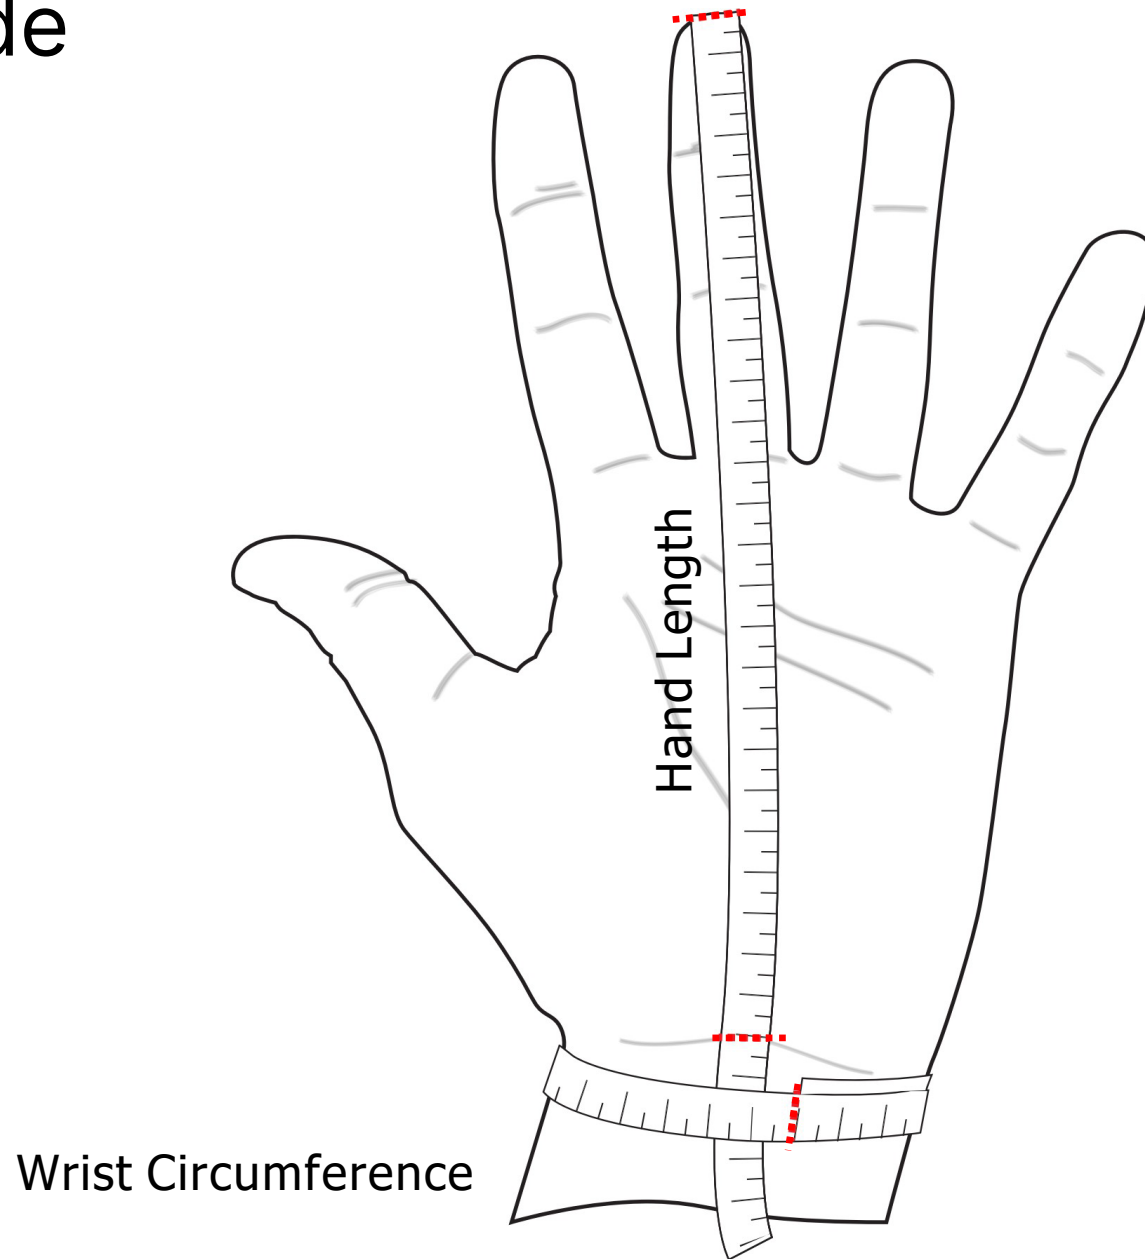

Carbonhand Size guide

How to measure your hand to choose the correct glove size as a starting point.

Fit should be snug to ensure accurate sensor activation and optimal assist.

If between sizes, consider sizing down for snug fit.

Carbonhand Size guide

(metric)

Wrist Circumference

Carbonhand Size guide

(Imperial)

		Hand Length [in]													
		6.25	6.5	6.75	7.0	7.25	7.5	7.75	8.0	8.25	8.5	8.75	9.0	9.25	9.5
Wrist Circumference [in]	4.25								0	0	0	0	0	0	0
	4.5							0	0	0	0	0	0	0	0
	4.75					0	0	0	0	0	0	0	0	0	0
	5.0				0	0	0	0	0	0	0	0	0	0	0
	5.25			0	0	0	0	0	0	0	0	0	0	0	0
	5.5	0	0	0	0	0	0	0	0	0	0	0	0	0	0
	5.75	0	0	0	0	0	0	0	0	0	0	0	0	0	0
	6.0	0	0	0	0	0	0	0	0	0	0	0	0	0	0
	6.25	0	0	0	0	0	0	0	0	0	0	0	0	0	0
	6.5	0	0	0	0	0	0	0	0	0	0	0	0	0	0
	6.75	0	0	0	0	0	0	0	0	0	0	0	0	0	0
	7.0	0	0	0	0	0	0	0	0	0	0	0	0	0	0
	7.25	0	0	0	0	0	0	0	0	0	0	0	0	0	0
	7.5	0	0	0	0	0	0	0	0	0	0	0	0	0	0
	7.75	0	0	0	0	0	0	0	0	0	0	0	0	0	0
	8.0	0	0	0	0	0	0	0	0	0	0	0	0	0	0
	8.25	0	0	0	0	0	0	0	0	0	0	0	0	0	0
8.5	0	0	0	0	0	0	0	0	0	0	0	0	0	0	
8.75	0	0	0	0	0	0	0	0	0	0	0	0	0	0	
9.0	0	0	0	0	0	0	0	0	0	0	0	0	0	0	

X-SMALL

SMALL

MEDIUM

LARGE

X-LARGE

Wrist Circumference